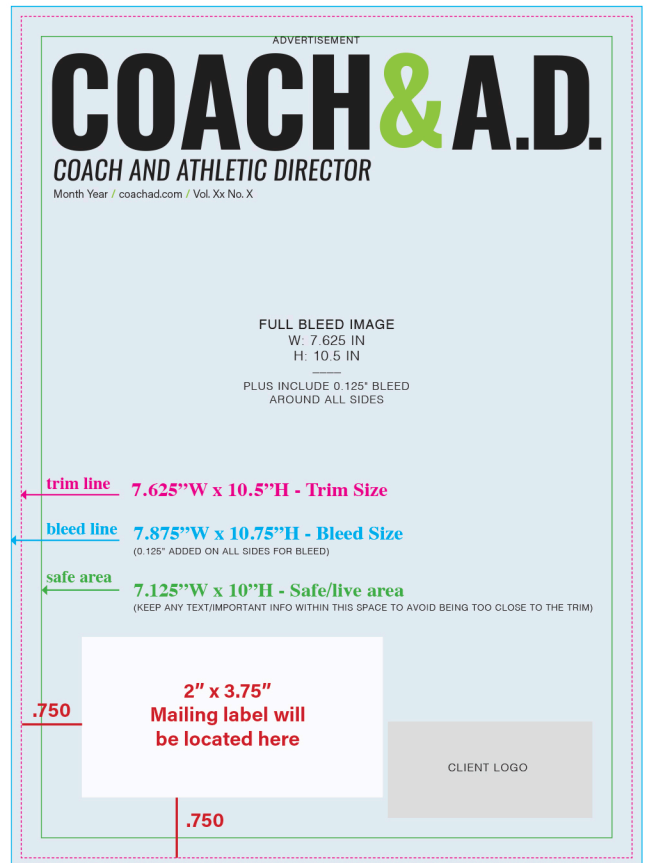

FULL PAGE FALSE COVER SPECS

FRONT SIDE

- Trim: W: 7.625" x H: 10.5"
Bleed: W: 7.875" x H: 10.75"
- Choose one of the three ampersand color options to compliment your brand and artwork.
 - Option 1: **COACH&A.D.**
 - Option 2: **COACH&A.D.**
 - Option 3: **COACH&A.D.**

BACK SIDE

- Trim: W: 7.625" x H: 10.5"
Bleed: W: 7.875" x H: 10.75"
- No requirements for artwork

Please download the full page false cover template at
https://coachad.media/wp-content/uploads/2021/05/CAD_FalseCover-Template_2021-Folder.zip